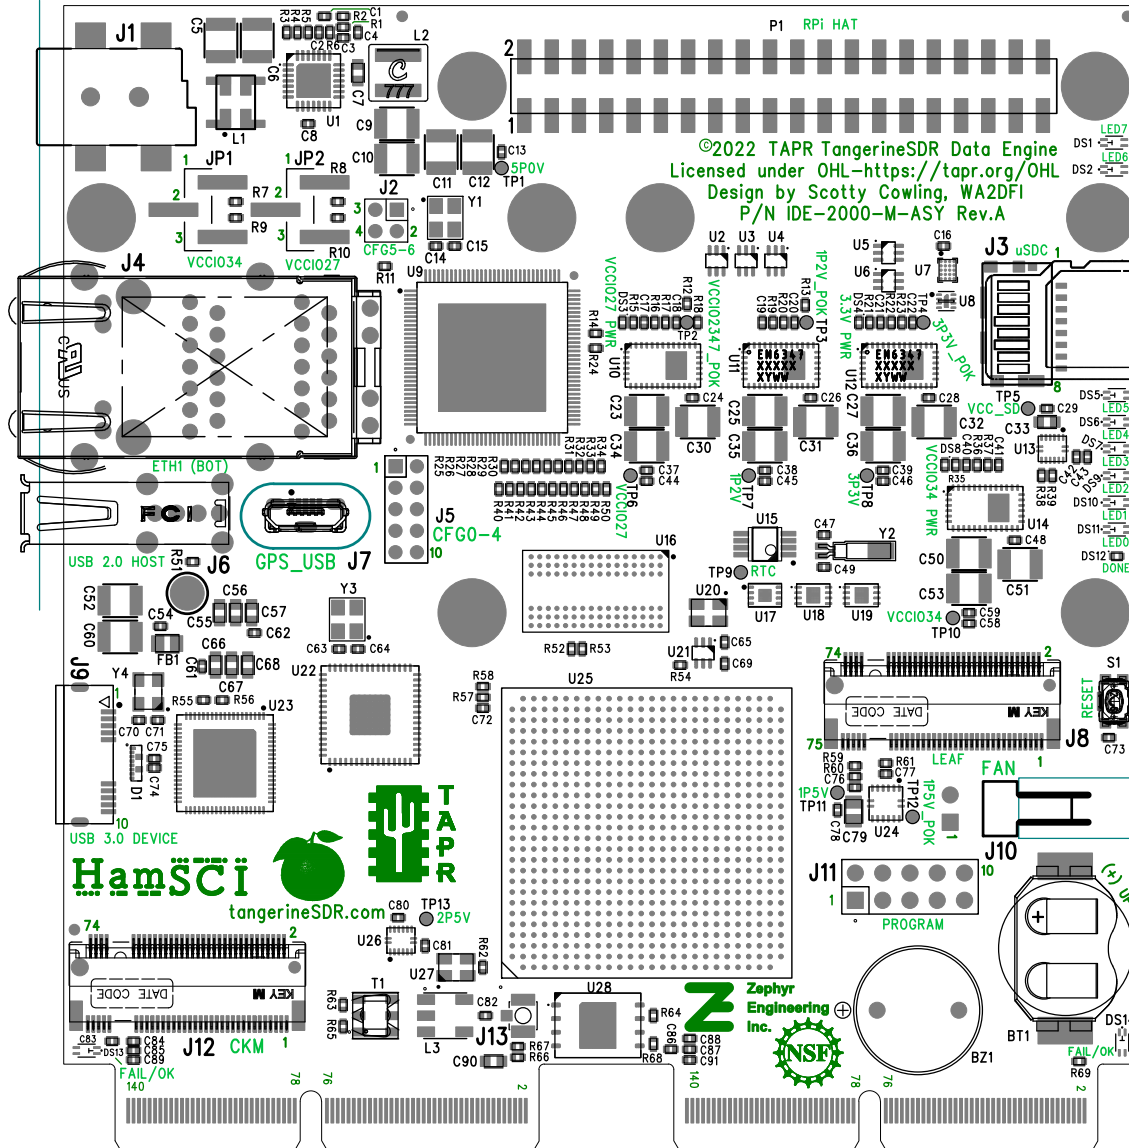

ASSEMBLY DRAWING PRIMARY

TangerineSDR Data Engine P/N IDE-2000-M-PCB REV.A SCOTT COWLING 02/28/2022 L1 PRIMARY

SILKSCREEN PRIMARY