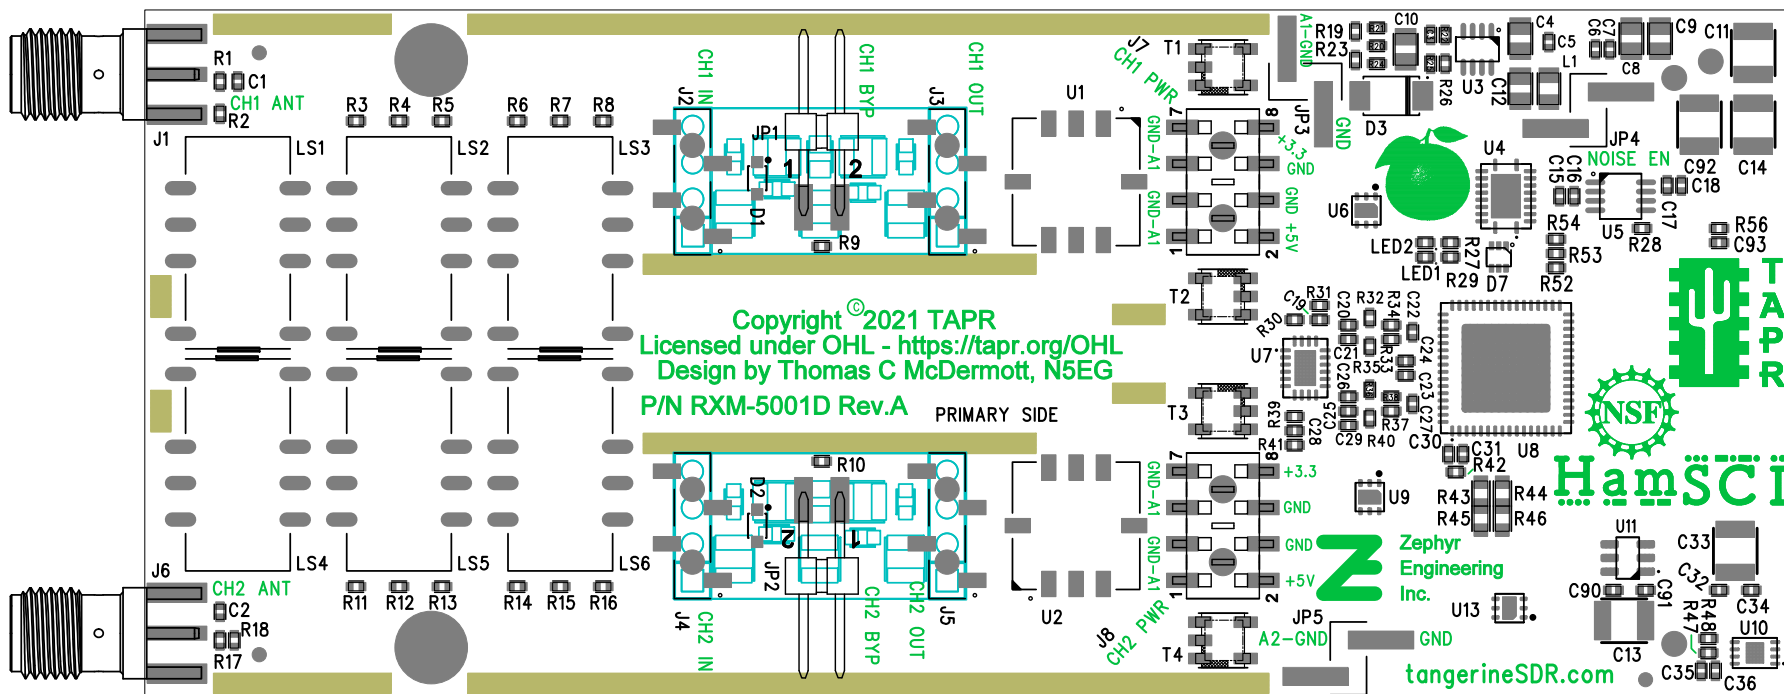

ASSEMBLY DRAWING PRIMARY

SCOTT COWLING / THOMAS C. McDERMOTT, N5EG TANGERINE SDR DUAL CHANNEL RECEIVER
 P/N RXM-5001D-PCB Rev.A 07/15/2021 L1 PRIMARY

SILKSCREEN PRIMARY